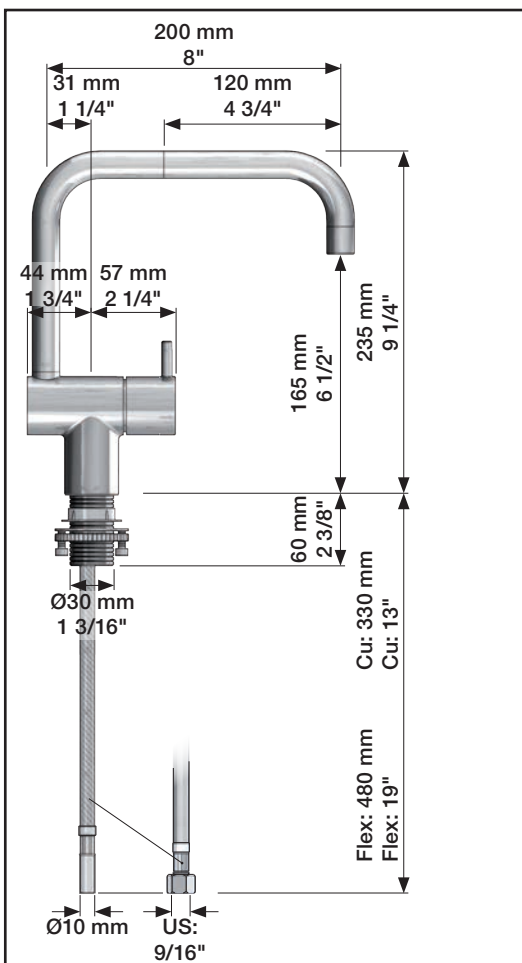

VOLA KV1

Fitting instruction
 Montageanleitung
 Monteringsvejledning
 Monteringsvægledning
 Montage hanleiding
 Manuel de montage

 **GODKENDT
 TIL DRILLEKVAND**
 04/00019
 04/00021

Data, 3 Bar /43.5 Psi:

	l/min.	Gal/min.
KV1:	9,0	2.4
KV1US:	4,5	1.2

 Max. 65°C, 150°F

4

5

KV1L/KV1M

Operation
Bedienung
Betjening

Bruk
Bediening
Fonctionnement

Colour: 02, 04, 05, 06, 08, 09, 12, 14, 15, 16, 17,
18, 19, 20, 21, 25, 27, 60, 62, 63, 65, 66

Cu:
KV1: Ø10
KV1US: Ø3/8"
KV1Q: Ø3/8"

SPX:
KV1US: 480 mm
9/16"

- NR.10/L/M: VR20, VR22, VR273/L/M, VR294, VR295
 VR17L4K: VR15P, VR16L4, VR17L (US Standard)
 VR17L5K: VR15P, VR16L5, VR17L
 VR17L9K: VR15P, VR16L9, VR17L
 VR17LSK: VR15P, VR16LS, VR17L
 VR30: VR15P, VR16L9, VR17L, VR29, 4xVR31, VR35, VR1902 (F40) (and KV1 from 1972 - 1996)
 VR132: VR15P, VR16L9, VR17L, 2xVR31, 2xVR558, VR1902 (2013 - 06. 2016)
 VR133: VR15P, VR16L9, VR17L, VR24, 4xVR31, VR113, VR1902 (1997 - 2012)
 VR230: VR15P, VR16L9, VR17L, 2xVR118, VR229, VR235, 4xVR558, VR1902 (06-2016 -)
 VR117K: VR116, VR117, VR118, 2xVR558, VR1902
 VR277K: VR22, VR269, VR277
 VR297/L/M: VR20, VR22, VR269, VR273/L/M, VR277, VR294, VR295, VR296
 VR433: VR261, VR263, VR440, VR442, 2xVR444