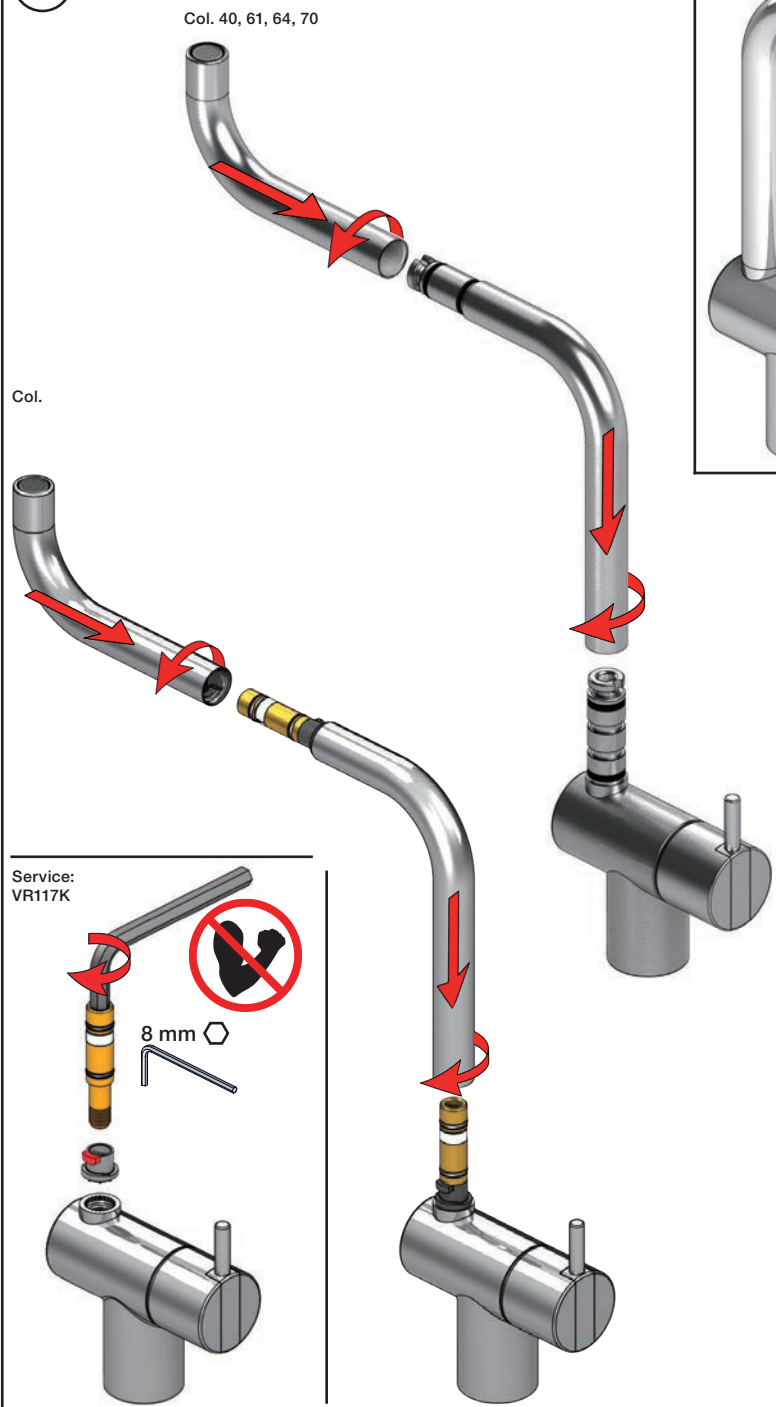

4

5

KV1L/KV1M

Operation
Bedienung
Betjening

Bruk
Bediening
Fonctionnement