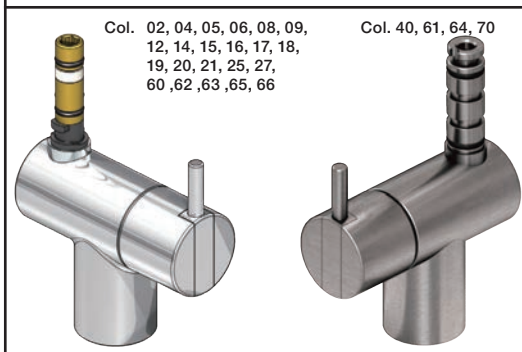

Data, 3 Bar /43.5 Psi:

	l/min.	Gal/min.
KV1:	9,0	2.4
KV1US:	4,5	1.2

Max. 65°C, 150°F