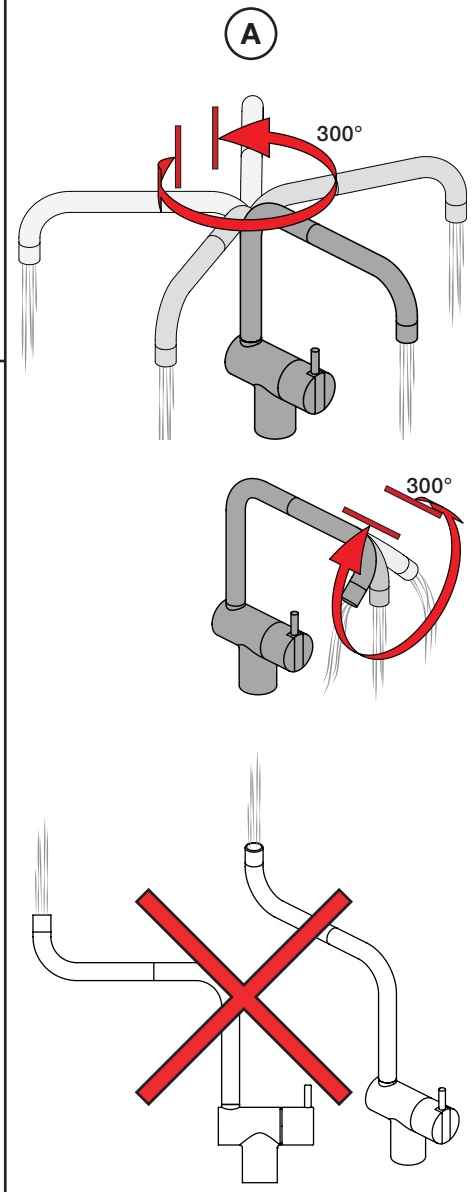

4

5

KV1L/KV1M

Operation
Bedienung
Betjening

Bruk
Bediening
Fonctionnement