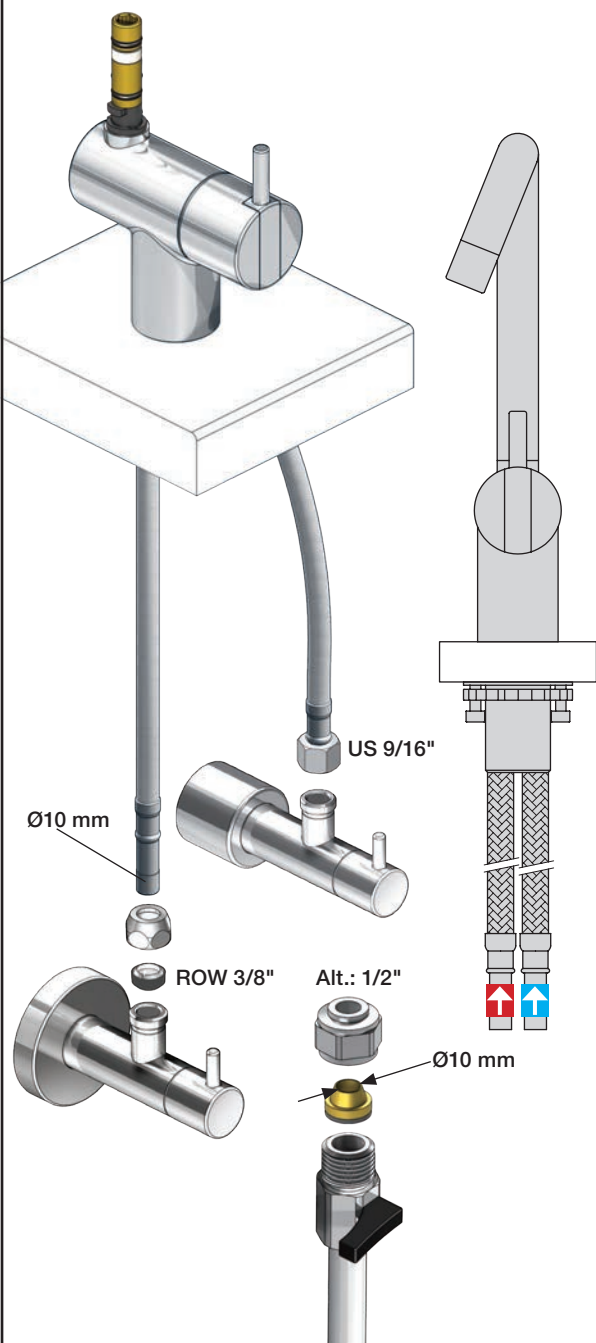

VOLA KV1

Fitting instruction
 Montageanleitung
 Monteringsvejledning
 Monteringsvægledning
 Montage hanleiding
 Manuel de montage

 **GODKENDT
 TIL DRILLEKVAND**
 04/00019
 04/00021

Data, 3 Bar /43.5 Psi:

	l/min.	Gal/min.
KV1:	9,0	2.4
KV1US:	4,5	1.2

 Max. 65°C, 150°F

4

5

KV1L/KV1M

Operation
Bedienung
Betjening

Bruk
Bediening
Fonctionnement

Colour: 02, 04, 05, 06, 08, 09, 12, 14, 15, 16, 17,
18, 19, 20, 21, 25, 27, 60, 62, 63, 65, 66

Cu:
KV1: Ø10
KV1US: Ø3/8"
KV1Q: Ø3/8"

SPX:
KV1US: 480 mm
9/16"

- NR.10/L/M: VR20, VR22, VR273/L/M, VR294, VR295
 VR17L4K: VR15P, VR16L4, VR17L (US Standard)
 VR17L5K: VR15P, VR16L5, VR17L
 VR17L9K: VR15P, VR16L9, VR17L
 VR17LSK: VR15P, VR16LS, VR17L
 VR30: VR15P, VR16L9, VR17L, VR29, 4xVR31, VR35, VR1902 (F40) (and KV1 from 1972 - 1996)
 VR132: VR15P, VR16L9, VR17L, 2xVR31, 2xVR558, VR1902 (2013 - 06. 2016)
 VR133: VR15P, VR16L9, VR17L, VR24, 4xVR31, VR113, VR1902 (1997 - 2012)
 VR230: VR15P, VR16L9, VR17L, 2xVR118, VR229, VR235, 4xVR558, VR1902 (06-2016 -)
 VR117K: VR116, VR117, VR118, 2xVR558, VR1902
 VR277K: VR22, VR269, VR277
 VR297/L/M: VR20, VR22, VR269, VR273/L/M, VR277, VR294, VR295, VR296
 VR433: VR261, VR263, VR440, VR442, 2xVR444