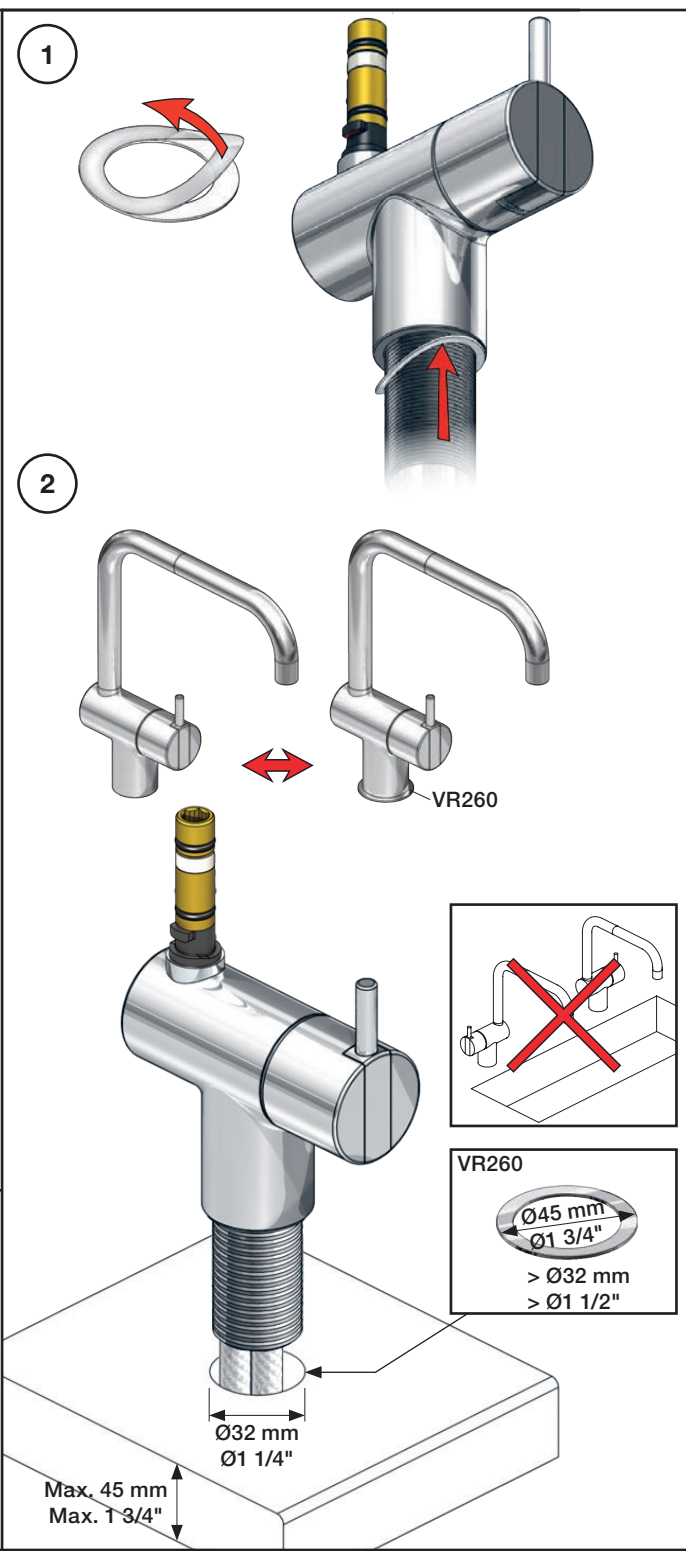

Data, 3 Bar /43.5 Psi:

	l/min.	Gal/min.
KV1:	9,0	2.4
KV1US:	4,5	1.2

Max. 65°C, 150°F