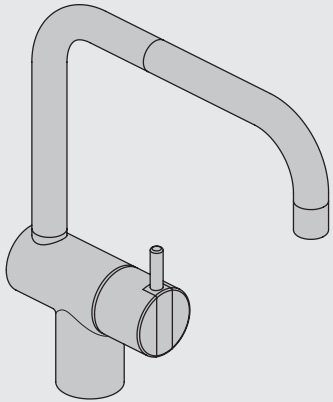

VOLA KV1

Fitting instruction
 Montageanleitung
 Monteringsvejledning
 Monteringsvægledning
 Montage hanleiding
 Manuel de montage

 **GODKENDT
 TIL DRILLEKVAND**
 04/00019
 04/00021

Data, 3 Bar /43.5 Psi:

Cu:
KV1: Ø10
KV1US: Ø3/8"
KV1Q: Ø3/8"

SPX:
KV1US: 480 mm
9/16"

- NR.10/L/M: VR20, VR22, VR273/L/M, VR294, VR295
 VR17L4K: VR15P, VR16L4, VR17L (US Standard)
 VR17L5K: VR15P, VR16L5, VR17L
 VR17L9K: VR15P, VR16L9, VR17L
 VR17LSK: VR15P, VR16LS, VR17L
 VR30: VR15P, VR16L9, VR17L, VR29, 4xVR31, VR35, VR1902 (F40) (and KV1 from 1972 - 1996)
 VR132: VR15P, VR16L9, VR17L, 2xVR31, 2xVR558, VR1902 (2013 - 06. 2016)
 VR133: VR15P, VR16L9, VR17L, VR24, 4xVR31, VR113, VR1902 (1997 - 2012)
 VR230: VR15P, VR16L9, VR17L, 2xVR118, VR229, VR235, 4xVR558, VR1902 (06-2016 -)
 VR117K: VR116, VR117, VR118, 2xVR558, VR1902
 VR277K: VR22, VR269, VR277
 VR297/L/M: VR20, VR22, VR269, VR273/L/M, VR277, VR294, VR295, VR296
 VR433: VR261, VR263, VR440, VR442, 2xVR444