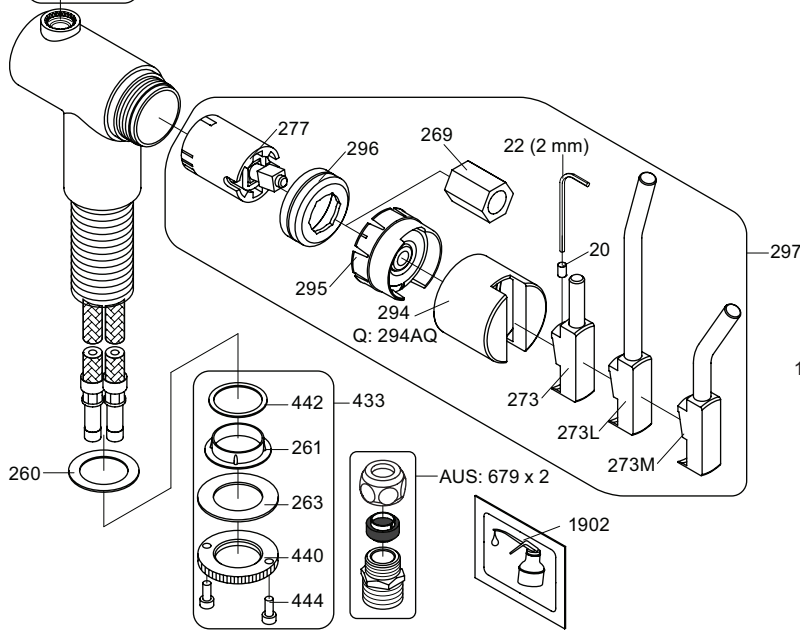

VOLA KV1

Fitting instruction
 Montageanleitung
 Monteringsvejledning
 Monteringsvægledning
 Montage hanleiding
 Manuel de montage

 **GODKENDT
 TIL DRILLEKVAND**
 04/00019
 04/00021

Data, 3 Bar /43.5 Psi:

Cu:
KV1: Ø10
KV1US: Ø3/8"
KV1Q: Ø3/8"

SPX:
KV1US: 480 mm
9/16"

- NR.10/L/M: VR20, VR22, VR273/L/M, VR294, VR295
 VR17L4K: VR15P, VR16L4, VR17L (US Standard)
 VR17L5K: VR15P, VR16L5, VR17L
 VR17L9K: VR15P, VR16L9, VR17L
 VR17LSK: VR15P, VR16LS, VR17L
 VR30: VR15P, VR16L9, VR17L, VR29, 4xVR31, VR35, VR1902 (F40) (and KV1 from 1972 - 1996)
 VR132: VR15P, VR16L9, VR17L, 2xVR31, 2xVR558, VR1902 (2013 - 06. 2016)
 VR133: VR15P, VR16L9, VR17L, VR24, 4xVR31, VR113, VR1902 (1997 - 2012)
 VR230: VR15P, VR16L9, VR17L, 2xVR118, VR229, VR235, 4xVR558, VR1902 (06-2016 -)
 VR117K: VR116, VR117, VR118, 2xVR558, VR1902
 VR277K: VR22, VR269, VR277
 VR297/L/M: VR20, VR22, VR269, VR273/L/M, VR277, VR294, VR295, VR296
 VR433: VR261, VR263, VR440, VR442, 2xVR444