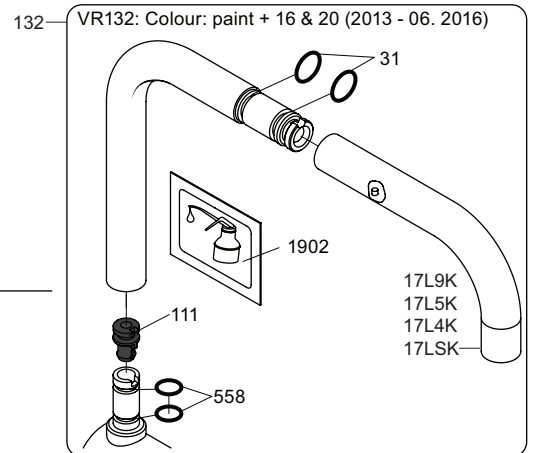

VOLA KV1

Fitting instruction
 Montageanleitung
 Monteringsvejledning
 Monteringsvægledning
 Montage hanleiding
 Manuel de montage

 **GODKENDT
 TIL DRILLEKVAND**
 04/00019
 04/00021

Data, 3 Bar /43.5 Psi:

Cu:
KV1: Ø10
KV1US: Ø3/8"
KV1Q: Ø3/8"

SPX:
KV1US: 480 mm
9/16"

- NR.10/L/M: VR20, VR22, VR273/L/M, VR294, VR295
 VR17L4K: VR15P, VR16L4, VR17L (US Standard)
 VR17L5K: VR15P, VR16L5, VR17L
 VR17L9K: VR15P, VR16L9, VR17L
 VR17LSK: VR15P, VR16LS, VR17L
 VR30: VR15P, VR16L9, VR17L, VR29, 4xVR31, VR35, VR1902 (F40) (and KV1 from 1972 - 1996)
 VR132: VR15P, VR16L9, VR17L, 2xVR31, 2xVR558, VR1902 (2013 - 06. 2016)
 VR133: VR15P, VR16L9, VR17L, VR24, 4xVR31, VR113, VR1902 (1997 - 2012)
 VR230: VR15P, VR16L9, VR17L, 2xVR118, VR229, VR235, 4xVR558, VR1902 (06-2016 -)
 VR117K: VR116, VR117, VR118, 2xVR558, VR1902
 VR277K: VR22, VR269, VR277
 VR297/L/M: VR20, VR22, VR269, VR273/L/M, VR277, VR294, VR295, VR296
 VR433: VR261, VR263, VR440, VR442, 2xVR444