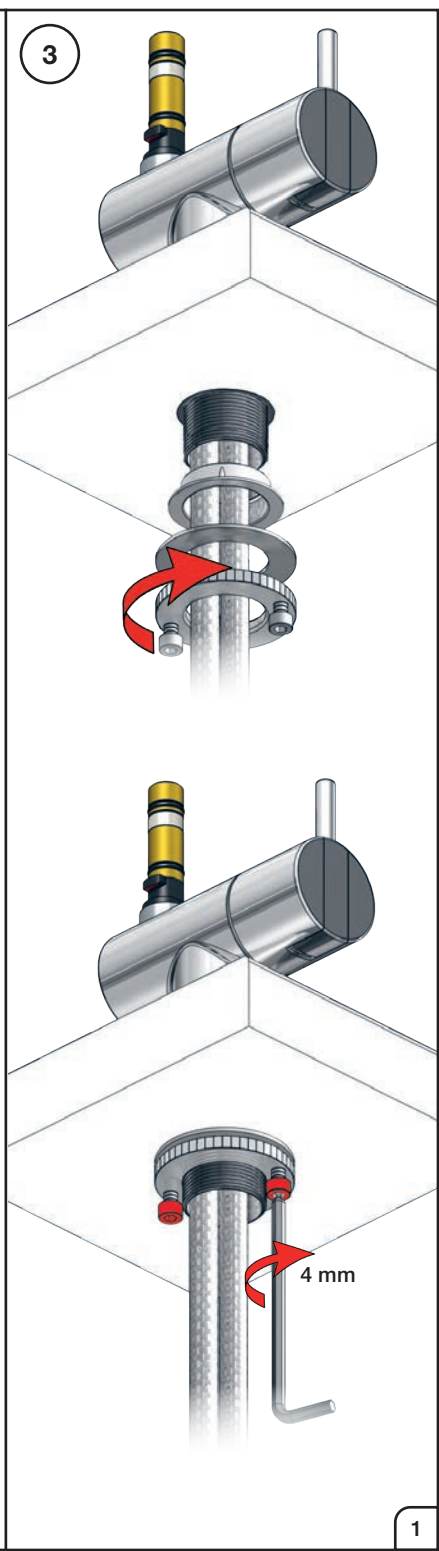

VOLA KV1

Fitting instruction
 Montageanleitung
 Monteringsvejledning
 Monteringsvægledning
 Montage hanleiding
 Manuel de montage

 **GODKENDT
 TIL DRILLEKVAND**
 04/00019
 04/00021

Data, 3 Bar /43.5 Psi:

	l/min.	Gal/min.
KV1:	9,0	2.4
KV1US:	4,5	1.2

 Max. 65°C, 150°F

4

5

KV1L/KV1M

Operation
Bedienung
Betjening

Bruk
Bediening
Fonctionnement

Colour: 02, 04, 05, 06, 08, 09, 12, 14, 15, 16, 17,
18, 19, 20, 21, 25, 27, 60, 62, 63, 65, 66

Cu:
KV1: Ø10
KV1US: Ø3/8"
KV1Q: Ø3/8"

SPX:
KV1US: 480 mm
9/16"

- NR.10/L/M: VR20, VR22, VR273/L/M, VR294, VR295
 VR17L4K: VR15P, VR16L4, VR17L (US Standard)
 VR17L5K: VR15P, VR16L5, VR17L
 VR17L9K: VR15P, VR16L9, VR17L
 VR17LSK: VR15P, VR16LS, VR17L
 VR30: VR15P, VR16L9, VR17L, VR29, 4xVR31, VR35, VR1902 (F40) (and KV1 from 1972 - 1996)
 VR132: VR15P, VR16L9, VR17L, 2xVR31, 2xVR558, VR1902 (2013 - 06. 2016)
 VR133: VR15P, VR16L9, VR17L, VR24, 4xVR31, VR113, VR1902 (1997 - 2012)
 VR230: VR15P, VR16L9, VR17L, 2xVR118, VR229, VR235, 4xVR558, VR1902 (06-2016 -)
 VR117K: VR116, VR117, VR118, 2xVR558, VR1902
 VR277K: VR22, VR269, VR277
 VR297/L/M: VR20, VR22, VR269, VR273/L/M, VR277, VR294, VR295, VR296
 VR433: VR261, VR263, VR440, VR442, 2xVR444