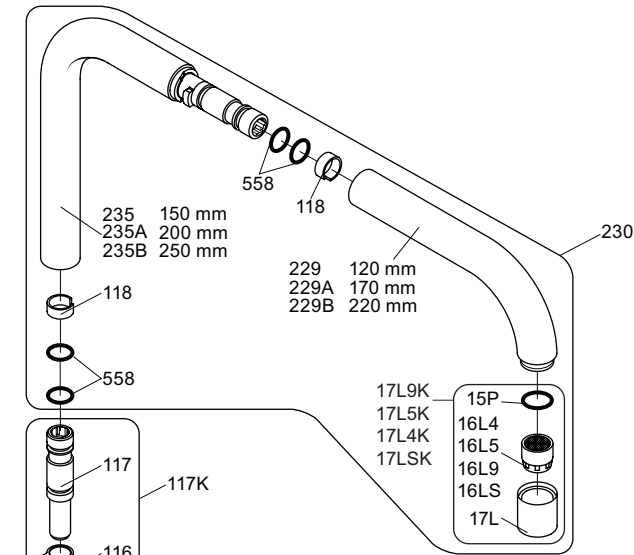

VOLA KV1

Fitting instruction
 Montageanleitung
 Monteringsvejledning
 Monteringsvægledning
 Montage hanleiding
 Manuel de montage

 **GODKENDT
 TIL DRILLEKVAND**
 04/00019
 04/00021

Data, 3 Bar /43.5 Psi:

	l/min.	Gal/min.
KV1:	9,0	2.4
KV1US:	4,5	1.2

 Max. 65°C, 150°F

4

5

KV1L/KV1M

Operation
Bedienung
Betjening

Bruk
Bediening
Fonctionnement

Colour: 02, 04, 05, 06, 08, 09, 12, 14, 15, 16, 17,
18, 19, 20, 21, 25, 27, 60, 62, 63, 65, 66

Cu:
KV1: Ø10
KV1US: Ø3/8"
KV1Q: Ø3/8"

SPX:
KV1US: 480 mm
9/16"

- NR.10/L/M: VR20, VR22, VR273/L/M, VR294, VR295
 VR17L4K: VR15P, VR16L4, VR17L (US Standard)
 VR17L5K: VR15P, VR16L5, VR17L
 VR17L9K: VR15P, VR16L9, VR17L
 VR17LSK: VR15P, VR16LS, VR17L
 VR30: VR15P, VR16L9, VR17L, VR29, 4xVR31, VR35, VR1902 (F40) (and KV1 from 1972 - 1996)
 VR132: VR15P, VR16L9, VR17L, 2xVR31, 2xVR558, VR1902 (2013 - 06. 2016)
 VR133: VR15P, VR16L9, VR17L, VR24, 4xVR31, VR113, VR1902 (1997 - 2012)
 VR230: VR15P, VR16L9, VR17L, 2xVR118, VR229, VR235, 4xVR558, VR1902 (06-2016 -)
 VR117K: VR116, VR117, VR118, 2xVR558, VR1902
 VR277K: VR22, VR269, VR277
 VR297/L/M: VR20, VR22, VR269, VR273/L/M, VR277, VR294, VR295, VR296
 VR433: VR261, VR263, VR440, VR442, 2xVR444