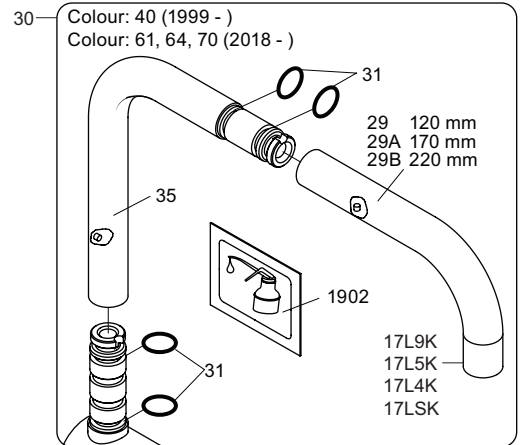

VOLA KV1

Fitting instruction
 Montageanleitung
 Monteringsvejledning
 Monteringsvægledning
 Montage hanleiding
 Manuel de montage

 **GODKENDT
 TIL DRILLEKVAND**
 04/00019
 04/00021

Data, 3 Bar /43.5 Psi:

Cu:
KV1: Ø10
KV1US: Ø3/8"
KV1Q: Ø3/8"

SPX:
KV1US: 480 mm
9/16"

- NR.10/L/M: VR20, VR22, VR273/L/M, VR294, VR295
 VR17L4K: VR15P, VR16L4, VR17L (US Standard)
 VR17L5K: VR15P, VR16L5, VR17L
 VR17L9K: VR15P, VR16L9, VR17L
 VR17LSK: VR15P, VR16LS, VR17L
 VR30: VR15P, VR16L9, VR17L, VR29, 4xVR31, VR35, VR1902 (F40) (and KV1 from 1972 - 1996)
 VR132: VR15P, VR16L9, VR17L, 2xVR31, 2xVR558, VR1902 (2013 - 06. 2016)
 VR133: VR15P, VR16L9, VR17L, VR24, 4xVR31, VR113, VR1902 (1997 - 2012)
 VR230: VR15P, VR16L9, VR17L, 2xVR118, VR229, VR235, 4xVR558, VR1902 (06-2016 -)
 VR117K: VR116, VR117, VR118, 2xVR558, VR1902
 VR277K: VR22, VR269, VR277
 VR297/L/M: VR20, VR22, VR269, VR273/L/M, VR277, VR294, VR295, VR296
 VR433: VR261, VR263, VR440, VR442, 2xVR444