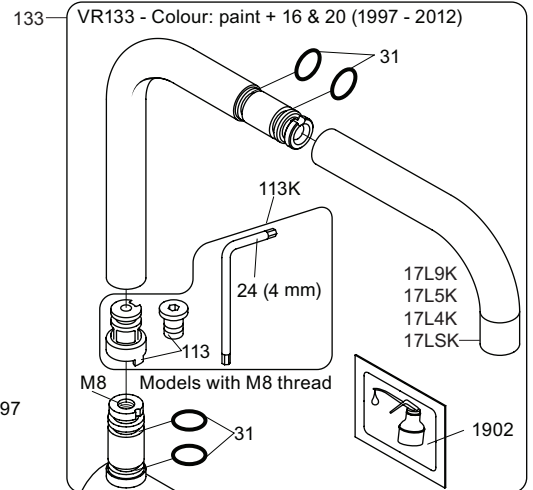

VOLA KV1

Fitting instruction
 Montageanleitung
 Monteringsvejledning
 Monteringsvægledning
 Montage hanleiding
 Manuel de montage

 **GODKENDT
 TIL DRILLEKVAND**
 04/00019
 04/00021

Data, 3 Bar /43.5 Psi:

Cu:
KV1: Ø10
KV1US: Ø3/8"
KV1Q: Ø3/8"

SPX:
KV1US: 480 mm
9/16"

- NR.10/L/M: VR20, VR22, VR273/L/M, VR294, VR295
 VR17L4K: VR15P, VR16L4, VR17L (US Standard)
 VR17L5K: VR15P, VR16L5, VR17L
 VR17L9K: VR15P, VR16L9, VR17L
 VR17LSK: VR15P, VR16LS, VR17L
 VR30: VR15P, VR16L9, VR17L, VR29, 4xVR31, VR35, VR1902 (F40) (and KV1 from 1972 - 1996)
 VR132: VR15P, VR16L9, VR17L, 2xVR31, 2xVR558, VR1902 (2013 - 06. 2016)
 VR133: VR15P, VR16L9, VR17L, VR24, 4xVR31, VR113, VR1902 (1997 - 2012)
 VR230: VR15P, VR16L9, VR17L, 2xVR118, VR229, VR235, 4xVR558, VR1902 (06-2016 -)
 VR117K: VR116, VR117, VR118, 2xVR558, VR1902
 VR277K: VR22, VR269, VR277
 VR297/L/M: VR20, VR22, VR269, VR273/L/M, VR277, VR294, VR295, VR296
 VR433: VR261, VR263, VR440, VR442, 2xVR444