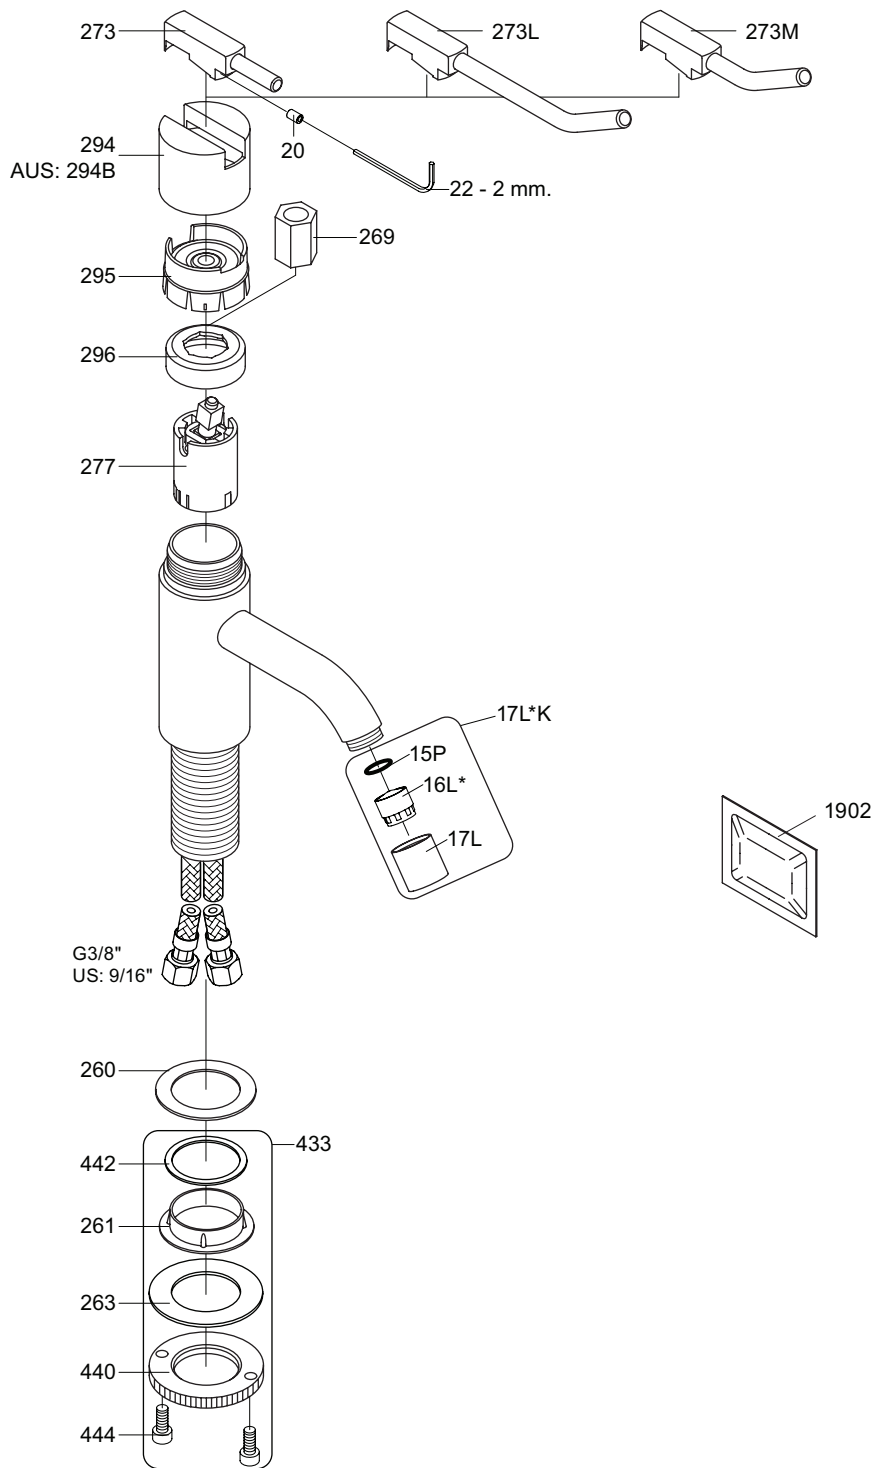

HV1, HV3	L	H	h
Std.:	114 mm 4 1/2"	120 mm 4 3/4"	27 mm 1"
+30:	114 mm 4 1/2"	150 mm 6"	56 mm 2 1/4"
/150:	150 mm 6"	120 mm 4 3/4"	27 mm 1"
+30/150:	150 mm 6"	150 mm 6"	56 mm 2 1/4"
+170:	114 mm 4 1/2"	290 mm 11 1/2"	197 mm 7 3/4"
+170/150:	150 mm 6"	290 mm 11 1/2"	197 mm 7 3/4"

2 mm

5

Data, 3 Bar/43.5 Psi:

Max.	l/min.	Gal/min.	Note.
HV1/3:	5.0	1.3	Standard
HV1/3:	4.5	1.2	Standard USA
HV1/3:	9.0	1.8	Standard Japan
HV4	9,0	1.8	

Max. 70°C, 158°F

HV1

HV3

HV4

- VR277K: VR22, VR269, VR277
- *VR17L4K: VR15P, VR16L4, VR17L (US-Standard)
- *VR17L5K: VR15P, VR16L5, VR17L (Standard)
- *VR17L9K: VR15P, VR16L9, VR17L (Japan Standard)
- *VR17LSK: VR15P, VR16LS, VR17L
- VR297/L/M: VR20, VR22, VR269, VR273/L/M, VR277, VR294, VR295, VR296
- VR433: VR261, VR263, VR440, VR442, 2xVR444
- NR.10/L/M: VR20, VR22, VR273/L/M, VR294, VR295