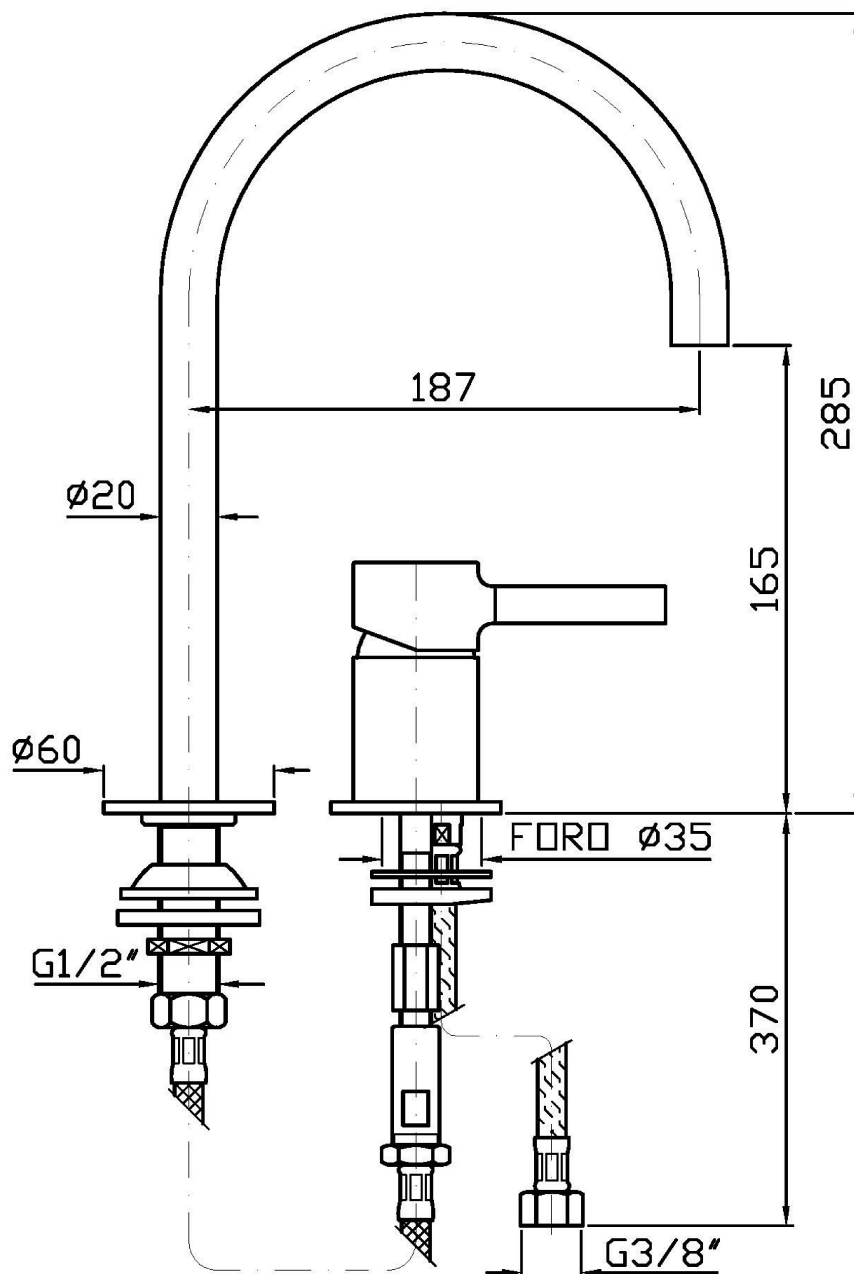

PAN

ZP6223

Disegno Complessivo / Overall Drawing