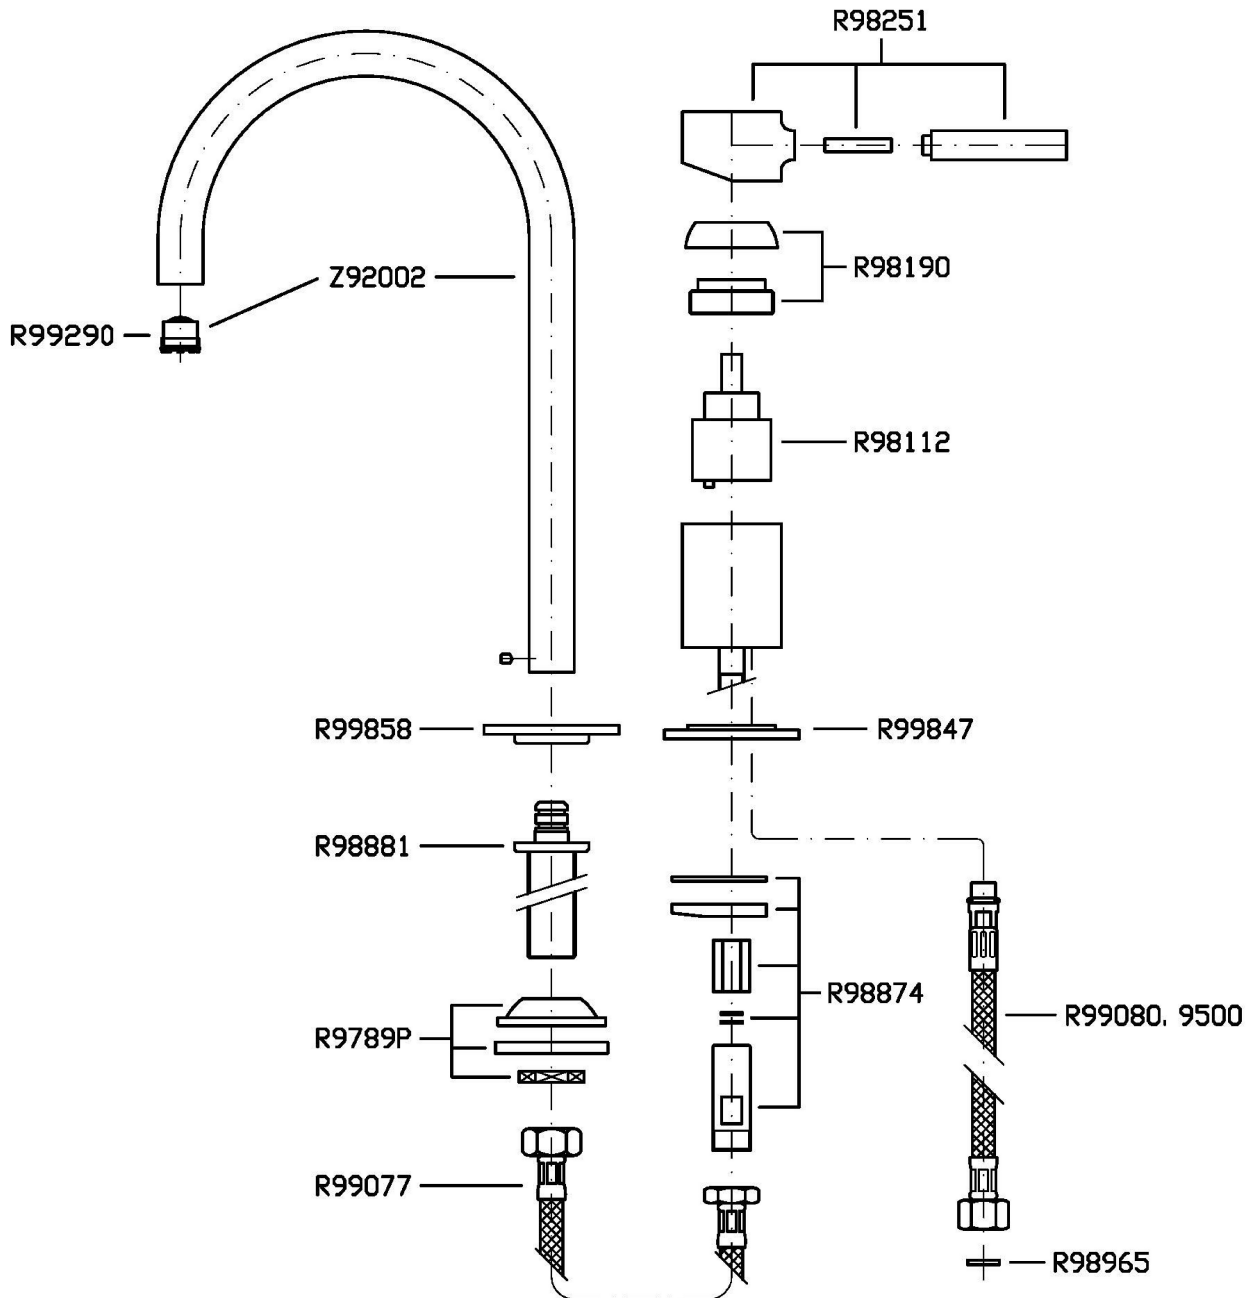

PAN

ZP6223

Esplosi / Exploded