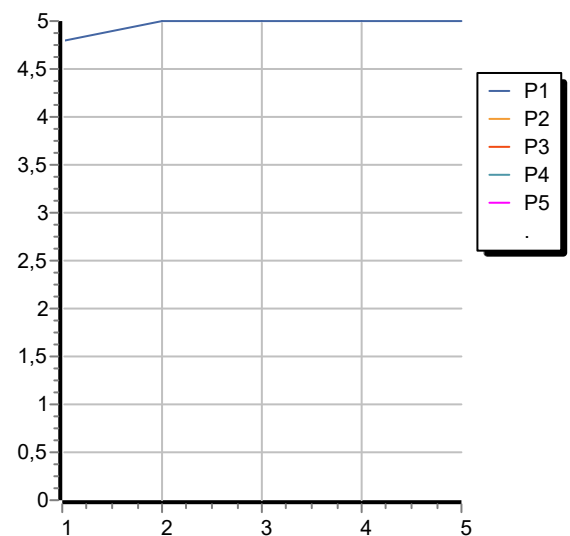

## PAN

ZP6223

Portate / Flowrates (lt/min)

PRESSIONE PRESSURE	1 BAR	2 BAR	3 BAR	4 BAR	5 BAR
P1 LAVABO BASIN	4,8	5	5	5	5
P2					
P3					
P4					
P5					

## PAN

ZP6223

Pesi e Misure / Weights and Sizes

Peso ( Kg ) Weight ( lb )	2,50 ( Kg )	5,51 ( lb )
Volume test ( dc3 ) - ( in3 )	11,01 ( dc3 )	671,87 ( in3 )
h ( mm ) - ( in )	90,00 ( mm )	3,54 ( in )
L1 ( mm ) - ( in )	335,00 ( mm )	13,19 ( in )
L2 ( mm ) - ( in )	365,00 ( mm )	14,37 ( in )